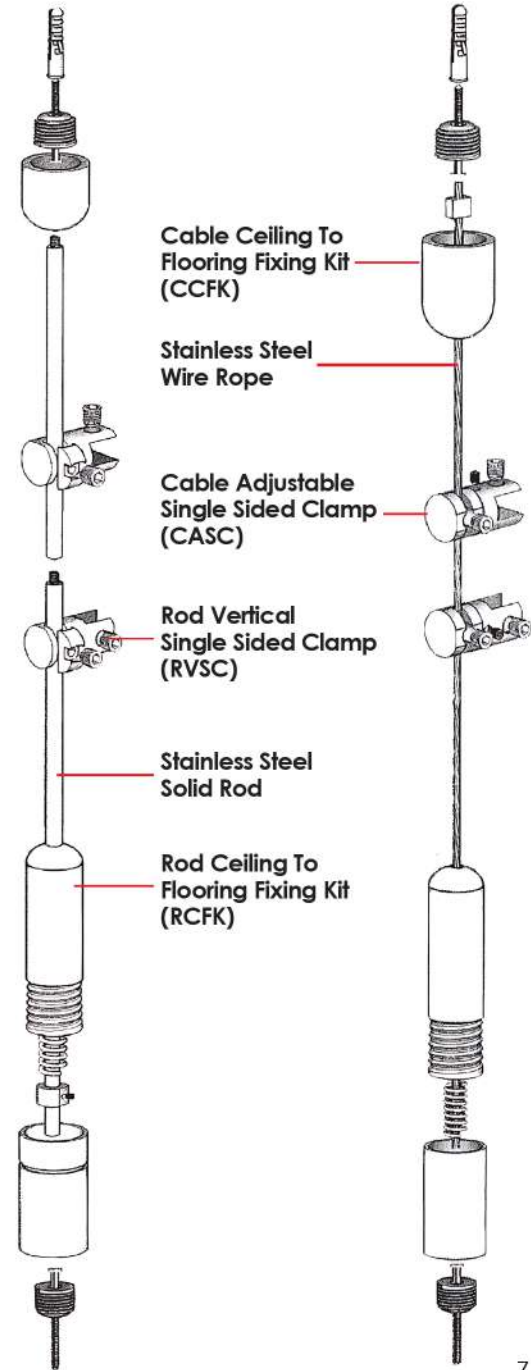

- Ideal for wall-less poster displays in shops or rooms.
- Kits come in A4 to A1 sizes, or you can buy parts separately for custom displays.
- Perfect for retail, office, and exhibition displays, adding a refined, contemporary touch.
- High-quality, modern design with stainless steel and acrylic.

Installation Method