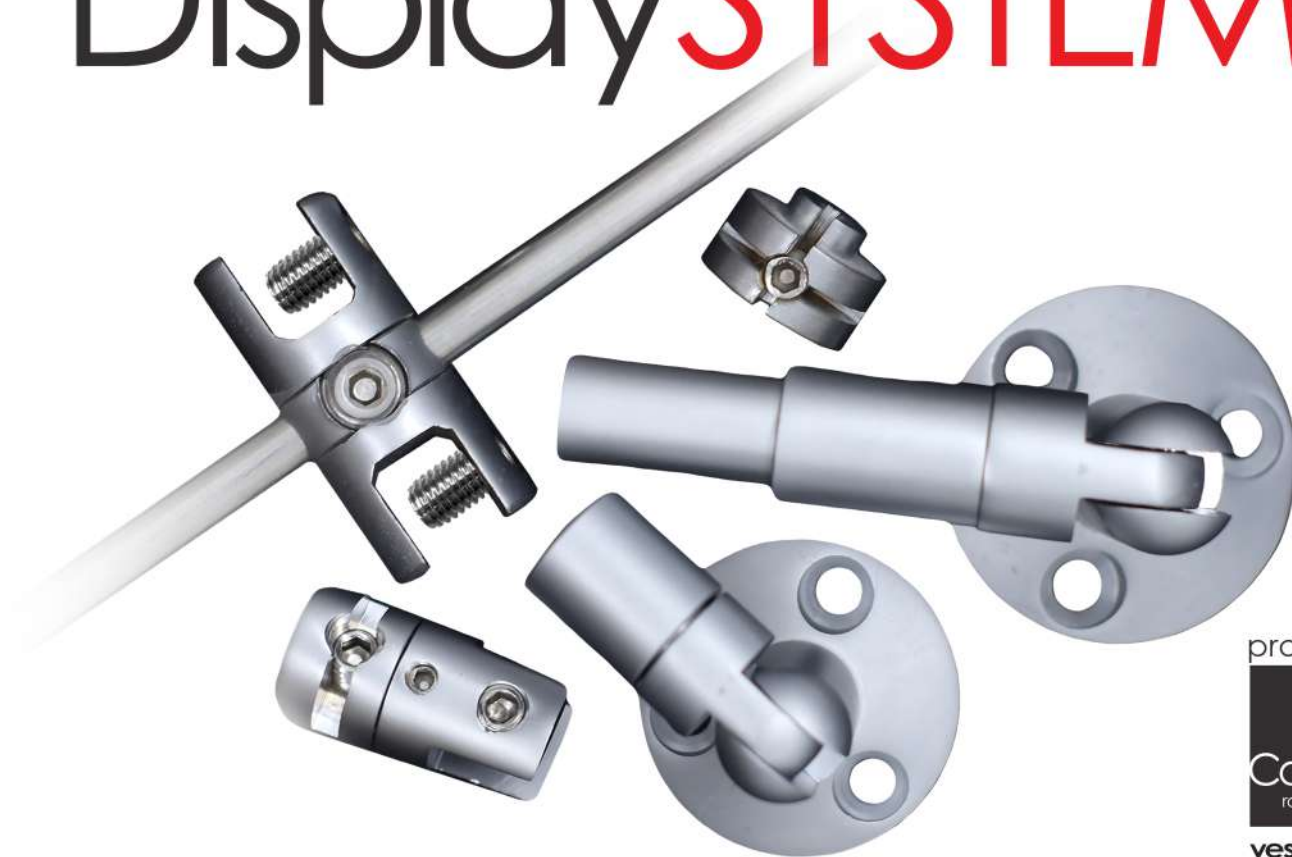

DisplaySYSTEM

product by
®

Cableroo
rope • fittings

vesta-inovas
display sendiran bertad